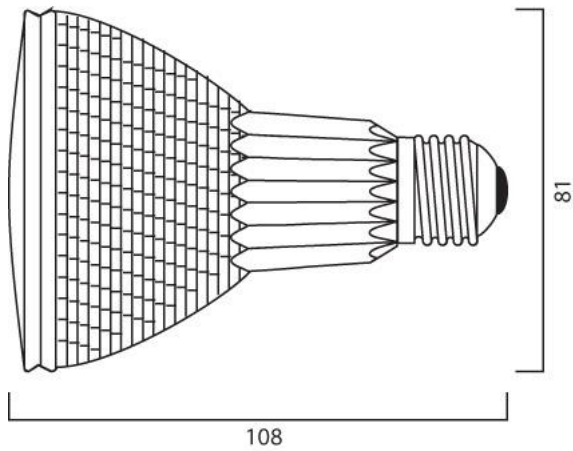

HS80 SU 240V 50W 25° E27 SV1

Item No: 0021162

SYLVANIA

Technical Assets

Dimensions (mm)

Photometrics

HS80 SU 240V 50W 25° E27 SV1

Item No: 0021162

SYLVANIA

General data

Product name	HS80 SU 240V 50W 25° E27 SV1
Technology	Halogen
Watt (Rated) (W)	50
Lamp shape	Reflector
Cap/Base	E27
Fixture rating	Open
General application	Hospitality, Museums & Galleries, Retail, Residential & Consumer
ETIM Class	EC000266
E-number FI	4749383
E-number SE	8355904
E-number Norway	3725748

Optical data

Luminous flux (lm)	400
Correlated colour temperature (k)	2900
Light colour	Warm White
Colour Code	War
CRI (Ra)	100
Adjustable chromaticity	N
Luminous Intensity (cd)	1100
Beam Angle (°)	25
Lumen maintenance at end of nominal life (%)	80

Lifetime data

Average life (Nominal) (h)	3000
Average life (Rated) (h)	3000

Physical data

Max. Lamp Diameter (mm) - D	80
Weight (kg)	0.14

Packaging

Product EAN number	5410288211626
Packaging single length / height (cm)	11.7
Packaging single width (cm)	7.8
Packaging single depth (cm)	7.8
DUN14 (inner)	15410288211623
Units per outer package	15
Packaging outer length / height (cm)	42.5
Packaging outer width (cm)	26.0
Packaging outer depth (cm)	13.0