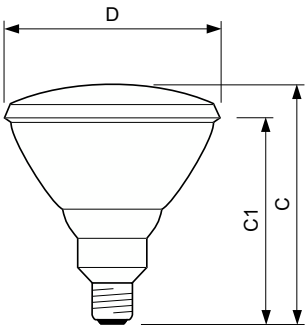

Infrared Lamps Human Use

Mechanical and Housing

Bulb Finish	Red
Bulb Material	Hard Glass
Bulb Shape	PAR38

Product Data

Order product name	PAR38 IR 150W E27 230V Red 1CT/12
Full product name	PAR38 IR 150W E27 230V Red 1CT/12
Full product code	871150012887415

Dimensional drawing

Product	D	C (max)	C1 (max)
PAR38 IR 150W E27 230V Red 1CT/12	121 mm	136 mm	124 mm