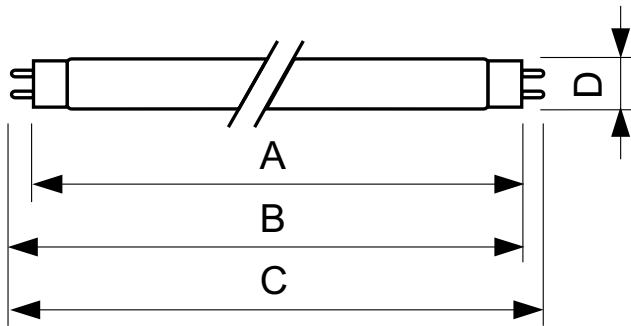

Product data

General Information	
Cap-Base	G13 [Medium Bi-Pin Fluorescent]
Life to 50% Failures (Nom)	15,000 h

Light Technical	
Color Code	830 [CCT of 3000K]
Luminous Efficacy (rated) (Nom)	90 lm/W
Color Designation	Warm White (WW)
Correlated Color Temperature (Nom)	3000 K
Color rendering index (CRI)	83

Operating and Electrical	
Power Consumption	36 W
Lamp Current (Nom)	0.440 A
Voltage (Nom)	103 V

Controls and Dimming	
Dimmable	Yes

Mechanical and Housing	
Bulb Shape	T8

Approval and Application	
Mercury (Hg) Content (Nom)	2.0 mg

Product Data	
Order product name	TL-D 36W/830 1SL/25
Full product name	TL-D 36W/830 1SL/25
Full product code	871829125420100
Local code description	TLD36W830ALTO
Order code	927981383024
Material Nr. (12NC)	927981383024
Local order code	TLD36W830ALTO
Numerator - Quantity Per Pack	1
Net Weight (Piece)	0.140 kg
EAN/UPC - Product/Case	8718291254201
Numerator - Packs per outer box	25
EAN/UPC - Case	8718291254218

MASTER TL-D Super 80

Dimensional drawing

Product	D (max)	A (max)	B (max)	B (min)	C (max)
TL-D 36W/830 1SL/25	28 mm	1,199.4 mm	1,206.5 mm	1,204.1 mm	1,213.6 mm

Photometric data

Spectral Power Distribution Colour - TL-D 36W/830 1SL/25