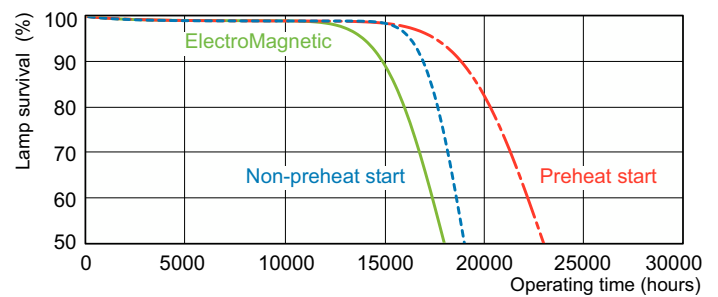

MASTER TL-D Super 80

Dimensional drawing

Product	D (max)	A (max)	B (max)	B (min)	C (max)
TL-D 36W/830 1SL/25	28 mm	1,199.4 mm	1,206.5 mm	1,204.1 mm	1,213.6 mm

Photometric data

Spectral Power Distribution Colour - TL-D 36W/830 1SL/25

Lifetime

Life expectancy diagram - 3 hour cycle

Life expectancy diagram - 12 hour cycle

MASTER TL-D Super 80

Lifetime

Lumen Maintenance Diagram - TL-D 36W/830 1SL/25