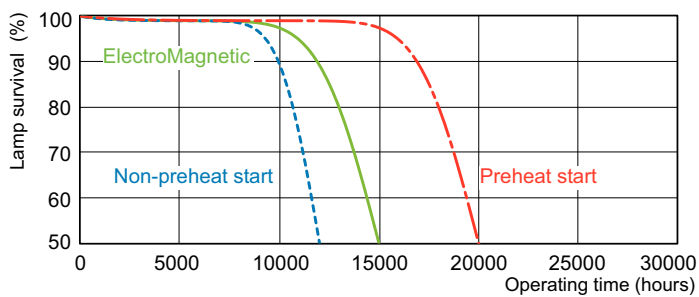

MASTER TL-D Super 80

Dimensional drawing

Product	D (max)	A (max)	B (max)	B (min)	C (max)
TL-D 36W/830 1SL/25	28 mm	1,199.4 mm	1,206.5 mm	1,204.1 mm	1,213.6 mm

Photometric data

Spectral Power Distribution Colour - TL-D 36W/830 1SL/25

Lifetime

Life expectancy diagram - 3 hour cycle

Life expectancy diagram - 12 hour cycle

MASTER TL-D Super 80

Lifetime

Lumen Maintenance Diagram - TL-D 36W/830 1SL/25