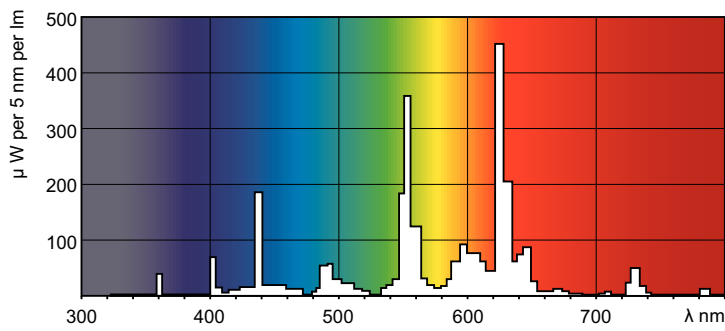

Product data

General Information	
Cap-Base	G13 [Medium Bi-Pin Fluorescent]
Life to 50% Failures (Nom)	15,000 h

Light Technical	
Color Code	830 [CCT of 3000K]
Luminous Efficacy (rated) (Nom)	90 lm/W
Color Designation	Warm White (WW)
Correlated Color Temperature (Nom)	3000 K
Color rendering index (CRI)	83

MASTER TL-D Super 80

Dimensional drawing

Product	D (max)	A (max)	B (max)	B (min)	C (max)
TL-D 36W/830 1SL/25	28 mm	1,199.4 mm	1,206.5 mm	1,204.1 mm	1,213.6 mm

Photometric data

Spectral Power Distribution Colour - TL-D 36W/830 1SL/25

Lifetime

Life expectancy diagram - 3 hour cycle

Life expectancy diagram - 12 hour cycle

MASTER TL-D Super 80

Lifetime

Lumen Maintenance Diagram - TL-D 36W/830 1SL/25